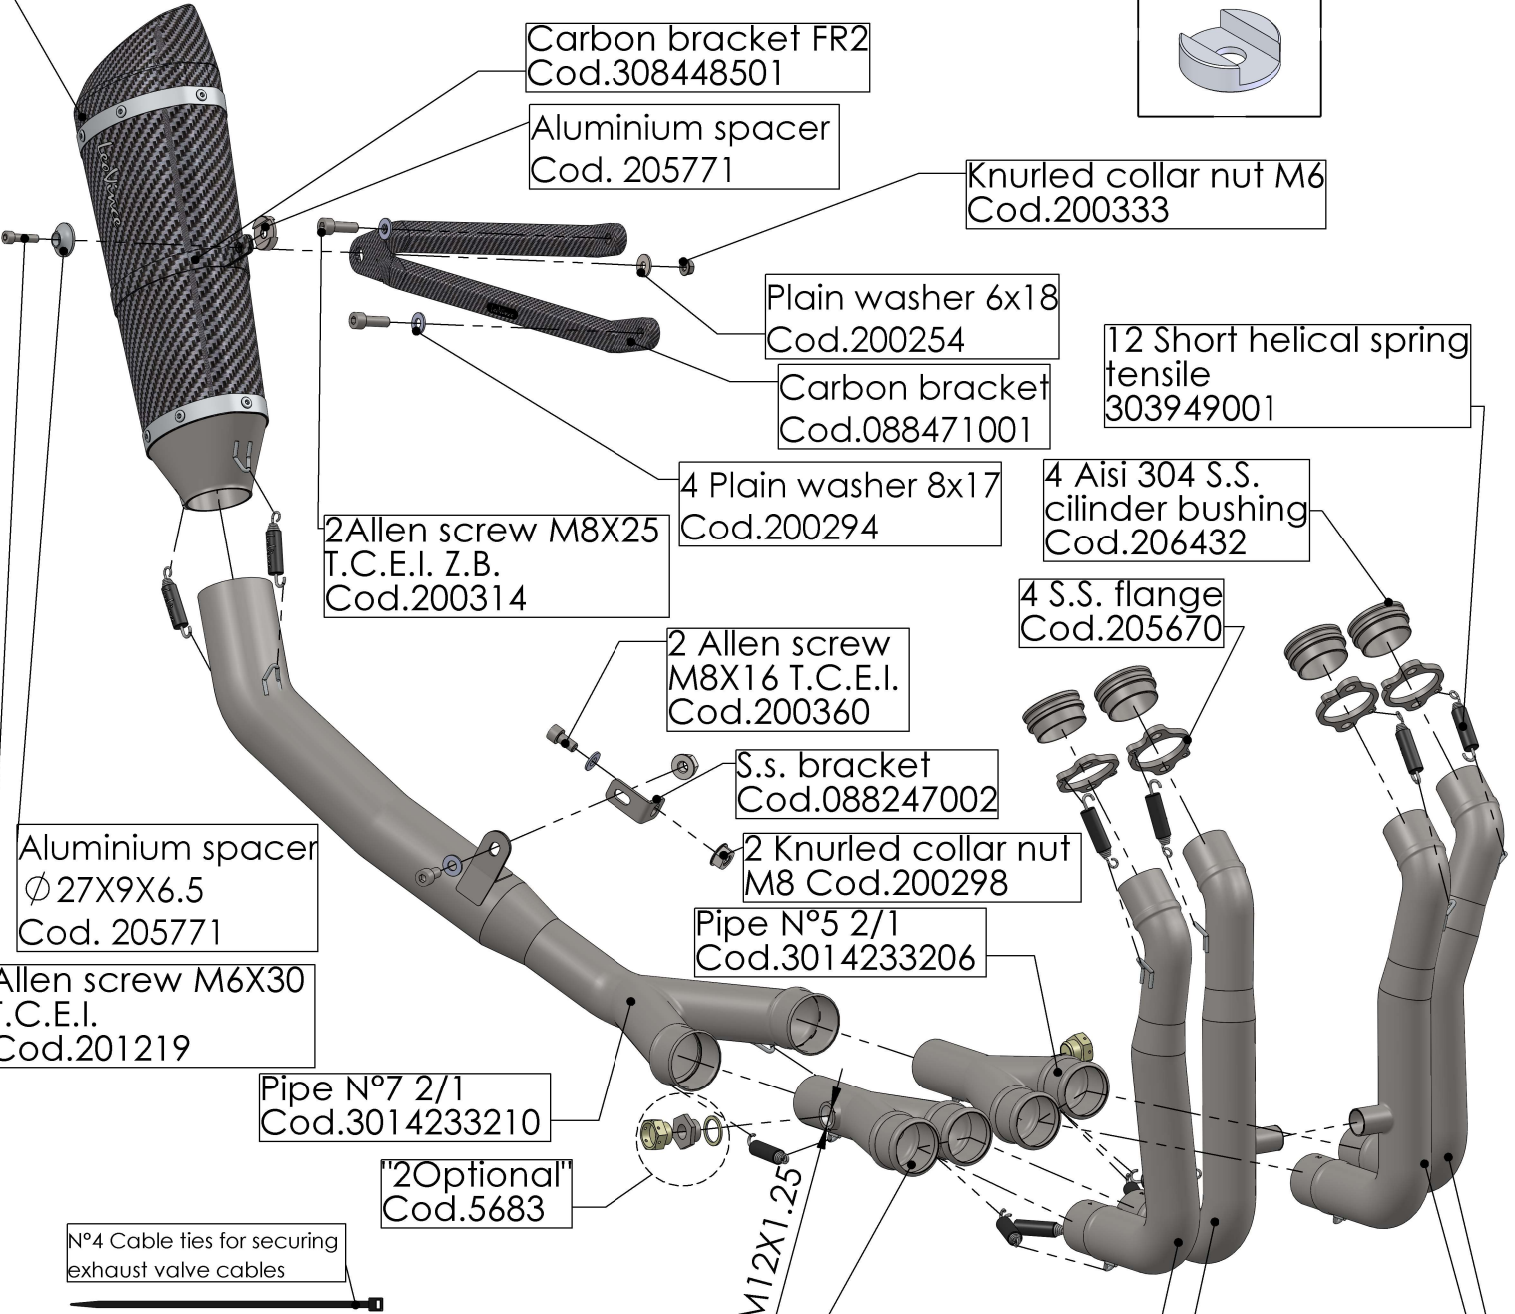

Carbon bracket FR2
Cod.308448501

Aluminium spacer
Cod. 205771

Plain washer 6x18
Cod.200254

12 Short helical spring
tensile
303949001

Carbon bracket
Cod.088471001

4 Plain washer 8x17
Cod.200294

4 Aisi 304 S.S.
cilinder bushing
Cod.206432

2 Allen screw M8X25
T.C.E.I. Z.B.
Cod.200314

4 S.S. flange
Cod.205670

2 Allen screw
M8X16 T.C.E.I.
Cod.200360

S.s. bracket
Cod.088247002

2 Knurled collar nut
M8 Cod.200298

Aluminium spacer
Ø27X9X6.5
Cod. 205771

Pipe N°5 2/1
Cod.3014233206

Allen screw M6X30
T.C.E.I.
Cod.201219

Pipe N°7 2/1
Cod.3014233210

"2Optional"
Cod.5683

N°4 Cable ties for securing
exhaust valve cables

M12X1.25

Pipe N°6 2/1
Cod.3014233208

Pipe N°4
Cod.30142233204

Pipe N°2
Cod.30142233202

Pipe N°3
Cod.30142233203

Pipe N°1
Cod.3014233201

ART. 14234S

BMW S1000RR

FULL SYSTEM 4/2/1 - Factory S -Carbon